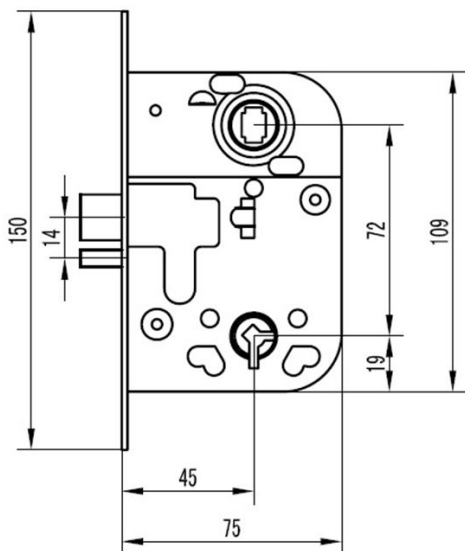

PRODUCT SHEET

Description:

Door lock 2014, 45mm Backset, W/Key, Bronzed Painted, W/ Rotational Latch & Deadbolt - 90DG Turn, Body:109x75mm,, Front Plate 20x150mm, Distance between Axes: 72mm, For, Interior Doors

Item number:

14.60.060-0

Units	Box	Carton	HS Code	Barcode
Pcs.	1	50	8301300000	 5704866108270

SISO A/S

Mileparken 11
DK-2740 Skovlunde
Denmark
VAT: DK 24786013

Phone +45 45 830 900

www.siso.dk
siso@siso.dk

Danske Bank
Nytorv Branch
Copenhagen
SWIFT: DABADKKK